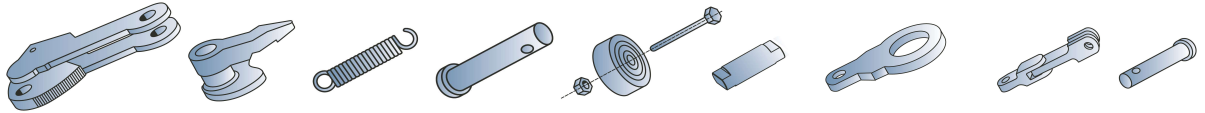

Pricelist spareparts - Hardox

1-2-2019

All spare parts are available either separately or as repair sets. It is recommended when any parts are damaged to replace them straight away and not to take any risk.

When ordering spare parts always give: model, lifting capacity, jaw opening and serial number as well as the needed spare parts.

Type	A Cam assy	B lock leverassy	C Spring	D Campin	E Pivot	F Shackle pin	G Lifting shackle
0.75 TS-H	550020.5	550031	250000	550029	550019.5	550058	550050
€/ per piece	€ 115,50	€ 46,50	€ 5,25	€ 15,00	€ 27,50	€ 12,50	€ 25,50
1 TSE-H	550880.5	550831	250800	550829	550819.5	550858	550850
€/ per piece	€ 126,00	€ 50,75	€ 6,25	€ 17,75	€ 30,50	€ 13,00	€ 27,75
2 TSE-H	550920.5	550131	250100	550129	550119.5	550158	550150
€/ per piece	€ 161,75	€ 53,75	€ 7,25	€ 19,75	€ 32,75	€ 13,50	€ 34,25
3 TSE-H	550920.5	550131	250100	552929	550119.5	550158	550150
€/ per piece	€ 161,75	€ 53,75	€ 7,25	€ 19,75	€ 32,75	€ 13,50	€ 34,25
4.5 TSE-H	552220.5	550231	250200	550329	550219.5	550258	550250
€/ per piece	€ 195,00	€ 57,00	€ 7,25	€ 20,75	€ 40,00	€ 15,00	€ 42,25
6 TSE-H	552420.5	552431	250300	550329	550219.5	550358	550350
€/ per piece	€ 292,00	€ 75,00	€ 8,75	€ 20,75	€ 40,00	€ 18,25	€ 61,00
7.5 TSE-H	552620.5	552531	250400	550529	550219.5	550458	550450
€/ per piece	€ 296,00	€ 82,25	€ 9,25	€ 38,25	€ 40,00	€ 19,25	€ 73,00

Type	A Cam assy	B lock leverassy	C Spring	D Campin	E Pivot	F Shackle pin	H Lifting shackle
0.75 TSU-H	550020.5	550031	250000	550029	550019.5	550058	555050
€/ per piece	€ 115,50	€ 46,50	€ 5,25	€ 15,00	€ 27,50	€ 12,50	€ 103,25
1 TSEU-H	550880.5	550831	250800	550829	550819.5	550858	555850
€/ per piece	€ 126,00	€ 50,75	€ 6,25	€ 17,75	€ 30,50	€ 13,00	€ 130,75
2 TSEU-H	550920.5	550131	250100	550129	550119.5	550158	555150
€/ per piece	€ 161,75	€ 53,75	€ 7,25	€ 19,75	€ 32,75	€ 13,50	€ 133,25
3 TSEU-H	550920.5	550131	250100	552929	550119.5	550158	555150
€/ per piece	€ 161,75	€ 53,75	€ 7,25	€ 19,75	€ 32,75	€ 13,50	€ 133,25
4.5 TSEU-H	552220.5	550231	250200	550329	550219.5	550258	555250
€/ per piece	€ 195,00	€ 57,00	€ 7,25	€ 20,75	€ 40,00	€ 15,00	€ 203,00
6 TSEU-H	552420.5	552431	250300	550329	550219.5	550358	555350
€/ per piece	€ 292,00	€ 75,00	€ 8,75	€ 20,75	€ 40,00	€ 18,25	€ 264,50
7.5 TSEU-H	552620.5	552531	250400	550529	550219.5	550458	555450
€/ per piece	€ 296,00	€ 82,25	€ 9,25	€ 38,25	€ 40,00	€ 19,25	€ 371,75